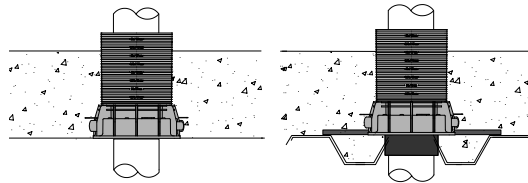

METACAULK® CAST-IN-PLACE DEVICE

Cast-In-Place Device

Firestop for through floor penetration.

Code	Cast-in-Place Device	Qty.
67202	2-inch device (8-in. height)	12
67203	3-inch device (8-in. height)	12
67204	4-inch device (8-in. height)	12
67206	6-inch device (8-in. height)	6
Code	Height Extension	Qty.
67232	4-in. extension for 2-in. device	6
67233	4-in. extension for 3-in. device	6
67234	4-in. extension for 4-in. device	6
67236	4-in. extension for 6-in. device	6
Code	Deck Adapter Kit	Qty.
67222	2-inch device adapter	6
67223	3-inch device adapter	6
67224	4-inch device adapter	6
67226	6-inch device adapter	6

APPLICATION • Single component Cast-In-Place device, approved for use with a multitude of penetrating items. Will prevent the spread of fire from through-penetration services in concrete floors • Installs prior to concrete pour.
• Casts directly into the concrete to form an embedded intumescent service supply.

RECOMMENDED FOR • Combustible plastic/metal pipe, power & telephone cable floor penetrations in multi-floor construction. • Installs using both temporary wood or metal forms.

CID Alignment connectors allow tight placement of multiple penetrations.

FEATURES

- Integral intumescent firestop
- UL Classified systems up to 3 hrs
- Eliminates drilling of concrete
- Reduces labor time
- Tested in accordance with ASTM E814 (UL 1479)
- Made in USA