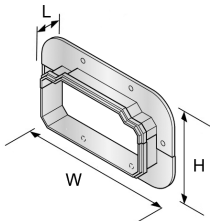

## IN-STOCK ORDERING INFORMATION

	MODEL	SIZE	DESCRIPTION	LENGTH	WIDTH	HEIGHT	DEPTH
	RD300	12"	Ducting	78.7"	11.8"	5.2"	
	RD600	24"	Ducting	78.7"	23.6"	5.2"	
	RE300	12"	90° Flat EII	19.7"	11.8"	5.2"	
	RE600	24"	90° Flat EII	31.5"	23.6"	5.2"	
	RF300	12"	45° Flat EII	12.9"	11.8"	5.2"	
	RF600	24"	45° Flat EII	17.9"	23.6"	5.2"	
	RCI300	12"	90° Inside Vertical EII	10.2"	11.8"	5.2"	
	RCI600	24"	90° Inside Vertical EII	10.2"	23.6"	5.2"	
	RCO300	12"	90° Outside Vertical EII	11.1"	11.8"	5.2"	
	RCO600	24"	90° Outside Vertical EII	11.1"	23.6"	5.2"	
	RCF300	12"	45° In/Outside Vertical EII	5.8"	11.8"	5.2"	
	RCF600	24"	45° In/Outside Vertical EII	5.8"	23.6"	5.2"	
	RT300	12"	Tee	27.6"	11.8"	5.2"	19.7"
	RT600	24"	Tee	39.4"	23.6"	5.2"	31.5"

MODEL	SIZE	DESCRIPTION	LENGTH	WIDTH	HEIGHT
300	12"	Cut Off Wall Plate	2.8"	18.4"	11"
RSP600	24"	Cut Off Wall Plate	2.8"	30.2"	11"
RSJ300	12"	Coupler	2.4"	1.8"	5.2"
RSJ600	24"	Coupler	2.4"	23.6"	5.2"
RSS300	12"	Telescopic Coupler	6.3"	11.8"	5.2"
RSS600	24"	Telescopic Coupler	6.3"	23.6"	5.2"
RWP300	12"	Wall Flange	2.7"	16.3"	9.6"
RWP600	24"	Wall Flange	2.7"	28.1"	9.6"
REC300	12"	End Cap	11.8"	N/A	5.2"
REC600	24"	End Cap	23.6"	N/A	5.2"
RR600300	12"-24"	Reducer	N/A	N/A	N/A