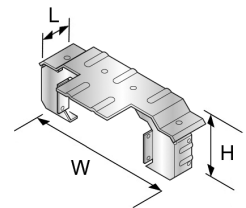

## IN-STOCK ORDERING INFORMATION

	MODEL	SIZE	DESCRIPTION	LENGTH	WIDTH	HEIGHT	DEPTH
	RD300	12"	Ducting	78.7"	11.8"	5.2"	
	RD600	24"	Ducting	78.7"	23.6"	5.2"	
	RE300	12"	90° Flat EII	19.7"	11.8"	5.2"	
	RE600	24"	90° Flat EII	31.5"	23.6"	5.2"	
	RF300	12"	45° Flat EII	12.9"	11.8"	5.2"	
	RF600	24"	45° Flat EII	17.9"	23.6"	5.2"	
	RCI300	12"	90° Inside Vertical EII	10.2"	11.8"	5.2"	
	RCI600	24"	90° Inside Vertical EII	10.2"	23.6"	5.2"	
	RCO300	12"	90° Outside Vertical EII	11.1"	11.8"	5.2"	
	RCO600	24"	90° Outside Vertical EII	11.1"	23.6"	5.2"	
	RCF300	12"	45° In/Outside Vertical EII	5.8"	11.8"	5.2"	
	RCF600	24"	45° In/Outside Vertical EII	5.8"	23.6"	5.2"	
	RT300	12"	Tee	27.6"	11.8"	5.2"	19.7"
	RT600	24"	Tee	39.4"	23.6"	5.2"	31.5"

MODEL	SIZE	DESCRIPTION	LENGTH	WIDTH	HEIGHT
300	12"	Cut Off Wall Plate	2.8"	18.4"	11"
RSP600	24"	Cut Off Wall Plate	2.8"	30.2"	11"
RSJ300	12"	Coupler	2.4"	1.8"	5.2"
RSJ600	24"	Coupler	2.4"	23.6"	5.2"
RSS300	12"	Telescopic Coupler	6.3"	11.8"	5.2"
RSS600	24"	Telescopic Coupler	6.3"	23.6"	5.2"
RWP300	12"	Wall Flange	2.7"	16.3"	9.6"
RWP600	24"	Wall Flange	2.7"	28.1"	9.6"
REC300	12"	End Cap	11.8"	N/A	5.2"
REC600	24"	End Cap	23.6"	N/A	5.2"
RR600300	12"-24"	Reducer	N/A	N/A	N/A