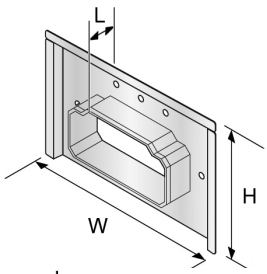

## IN-STOCK ORDERING INFORMATION

	MODEL	SIZE	DESCRIPTION	LENGTH	WIDTH	HEIGHT	DEPTH
	RD300	12"	Ducting	78.7"	11.8"	5.2"	
	RD600	24"	Ducting	78.7"	23.6"	5.2"	
	RE300	12"	90° Flat EII	19.7"	11.8"	5.2"	
	RE600	24"	90° Flat EII	31.5"	23.6"	5.2"	
	RF300	12"	45° Flat EII	12.9"	11.8"	5.2"	
	RF600	24"	45° Flat EII	17.9"	23.6"	5.2"	
	RCI300	12"	90° Inside Vertical EII	10.2"	11.8"	5.2"	
	RCI600	24"	90° Inside Vertical EII	10.2"	23.6"	5.2"	
	RCO300	12"	90° Outside Vertical EII	11.1"	11.8"	5.2"	
	RCO600	24"	90° Outside Vertical EII	11.1"	23.6"	5.2"	
	RCF300	12"	45° In/Outside Vertical EII	5.8"	11.8"	5.2"	
	RCF600	24"	45° In/Outside Vertical EII	5.8"	23.6"	5.2"	
	RT300	12"	Tee	27.6"	11.8"	5.2"	19.7"
	RT600	24"	Tee	39.4"	23.6"	5.2"	31.5"

MODEL	SIZE	DESCRIPTION	LENGTH	WIDTH	HEIGHT
300	12"	Cut Off Wall Plate	2.8"	18.4"	11"
RSP600	24"	Cut Off Wall Plate	2.8"	30.2"	11"
RSJ300	12"	Coupler	2.4"	1.8"	5.2"
RSJ600	24"	Coupler	2.4"	23.6"	5.2"
RSS300	12"	Telescopic Coupler	6.3"	11.8"	5.2"
RSS600	24"	Telescopic Coupler	6.3"	23.6"	5.2"
RWP300	12"	Wall Flange	2.7"	16.3"	9.6"
RWP600	24"	Wall Flange	2.7"	28.1"	9.6"
REC300	12"	End Cap	11.8"	N/A	5.2"
REC600	24"	End Cap	23.6"	N/A	5.2"
RR600300	12"-24"	Reducer	N/A	N/A	N/A