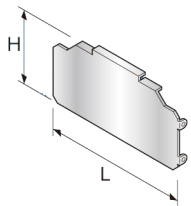

## IN-STOCK ORDERING INFORMATION

	MODEL	SIZE	DESCRIPTION	LENGTH	WIDTH	HEIGHT	DEPTH
	RD300	12"	Ducting	78.7"	11.8"	5.2"	
	RD600	24"	Ducting	78.7"	23.6"	5.2"	
	RE300	12"	90° Flat EII	19.7"	11.8"	5.2"	
	RE600	24"	90° Flat EII	31.5"	23.6"	5.2"	
	RF300	12"	45° Flat EII	12.9"	11.8"	5.2"	
	RF600	24"	45° Flat EII	17.9"	23.6"	5.2"	
	RCI300	12"	90° Inside Vertical EII	10.2"	11.8"	5.2"	
	RCI600	24"	90° Inside Vertical EII	10.2"	23.6"	5.2"	
	RCO300	12"	90° Outside Vertical EII	11.1"	11.8"	5.2"	
	RCO600	24"	90° Outside Vertical EII	11.1"	23.6"	5.2"	
	RCF300	12"	45° In/Outside Vertical EII	5.8"	11.8"	5.2"	
	RCF600	24"	45° In/Outside Vertical EII	5.8"	23.6"	5.2"	
	RT300	12"	Tee	27.6"	11.8"	5.2"	19.7"
	RT600	24"	Tee	39.4"	23.6"	5.2"	31.5"

MODEL	SIZE	DESCRIPTION	LENGTH	WIDTH	HEIGHT
300	12"	Cut Off Wall Plate	2.8"	18.4"	11"
RSP600	24"	Cut Off Wall Plate	2.8"	30.2"	11"
RSJ300	12"	Coupler	2.4"	1.8"	5.2"
RSJ600	24"	Coupler	2.4"	23.6"	5.2"
RSS300	12"	Telescopic Coupler	6.3"	11.8"	5.2"
RSS600	24"	Telescopic Coupler	6.3"	23.6"	5.2"
RWP300	12"	Wall Flange	2.7"	16.3"	9.6"
RWP600	24"	Wall Flange	2.7"	28.1"	9.6"
REC300	12"	End Cap	11.8"	N/A	5.2"
REC600	24"	End Cap	23.6"	N/A	5.2"
RR600300	12"-24"	Reducer	N/A	N/A	N/A