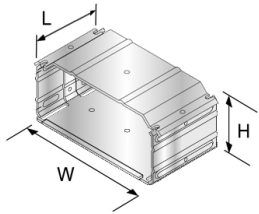

## IN-STOCK ORDERING INFORMATION

	MODEL	SIZE	DESCRIPTION	LENGTH	WIDTH	HEIGHT	DEPTH
	RD300	12"	Ducting	78.7"	11.8"	5.2"	
	RD600	24"	Ducting	78.7"	23.6"	5.2"	
	RE300	12"	90° Flat EII	19.7"	11.8"	5.2"	
	RE600	24"	90° Flat EII	31.5"	23.6"	5.2"	
	RF300	12"	45° Flat EII	12.9"	11.8"	5.2"	
	RF600	24"	45° Flat EII	17.9"	23.6"	5.2"	
	RCI300	12"	90° Inside Vertical EII	10.2"	11.8"	5.2"	
	RCI600	24"	90° Inside Vertical EII	10.2"	23.6"	5.2"	
	RCO300	12"	90° Outside Vertical EII	11.1"	11.8"	5.2"	
	RCO600	24"	90° Outside Vertical EII	11.1"	23.6"	5.2"	
	RCF300	12"	45° In/Outside Vertical EII	5.8"	11.8"	5.2"	
	RCF600	24"	45° In/Outside Vertical EII	5.8"	23.6"	5.2"	
	RT300	12"	Tee	27.6"	11.8"	5.2"	19.7"
	RT600	24"	Tee	39.4"	23.6"	5.2"	31.5"

MODEL	SIZE	DESCRIPTION	LENGTH	WIDTH	HEIGHT
300	12"	Cut Off Wall Plate	2.8"	18.4"	11"
RSP600	24"	Cut Off Wall Plate	2.8"	30.2"	11"
RSJ300	12"	Coupler	2.4"	1.8"	5.2"
RSJ600	24"	Coupler	2.4"	23.6"	5.2"
RSS300	12"	Telescopic Coupler	6.3"	11.8"	5.2"
RSS600	24"	Telescopic Coupler	6.3"	23.6"	5.2"
RWP300	12"	Wall Flange	2.7"	16.3"	9.6"
RWP600	24"	Wall Flange	2.7"	28.1"	9.6"
REC300	12"	End Cap	11.8"	N/A	5.2"
REC600	24"	End Cap	23.6"	N/A	5.2"
RR600300	12"-24"	Reducer	N/A	N/A	N/A