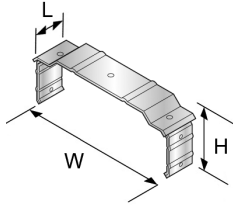

## IN-STOCK ORDERING INFORMATION

	MODEL	SIZE	DESCRIPTION	LENGTH	WIDTH	HEIGHT	DEPTH
	RD300	12"	Ducting	78.7"	11.8"	5.2"	
	RD600	24"	Ducting	78.7"	23.6"	5.2"	
	RE300	12"	90° Flat EII	19.7"	11.8"	5.2"	
	RE600	24"	90° Flat EII	31.5"	23.6"	5.2"	
	RF300	12"	45° Flat EII	12.9"	11.8"	5.2"	
	RF600	24"	45° Flat EII	17.9"	23.6"	5.2"	
	RCI300	12"	90° Inside Vertical EII	10.2"	11.8"	5.2"	
	RCI600	24"	90° Inside Vertical EII	10.2"	23.6"	5.2"	
	RCO300	12"	90° Outside Vertical EII	11.1"	11.8"	5.2"	
	RCO600	24"	90° Outside Vertical EII	11.1"	23.6"	5.2"	
	RCF300	12"	45° In/Outside Vertical EII	5.8"	11.8"	5.2"	
	RCF600	24"	45° In/Outside Vertical EII	5.8"	23.6"	5.2"	
	RT300	12"	Tee	27.6"	11.8"	5.2"	19.7"
	RT600	24"	Tee	39.4"	23.6"	5.2"	31.5"

MODEL	SIZE	DESCRIPTION	LENGTH	WIDTH	HEIGHT
300	12"	Cut Off Wall Plate	2.8"	18.4"	11"
RSP600	24"	Cut Off Wall Plate	2.8"	30.2"	11"
RSJ300	12"	Coupler	2.4"	1.8"	5.2"
RSJ600	24"	Coupler	2.4"	23.6"	5.2"
RSS300	12"	Telescopic Coupler	6.3"	11.8"	5.2"
RSS600	24"	Telescopic Coupler	6.3"	23.6"	5.2"
RWP300	12"	Wall Flange	2.7"	16.3"	9.6"
RWP600	24"	Wall Flange	2.7"	28.1"	9.6"
REC300	12"	End Cap	11.8"	N/A	5.2"
REC600	24"	End Cap	23.6"	N/A	5.2"
RR600300	12"-24"	Reducer	N/A	N/A	N/A